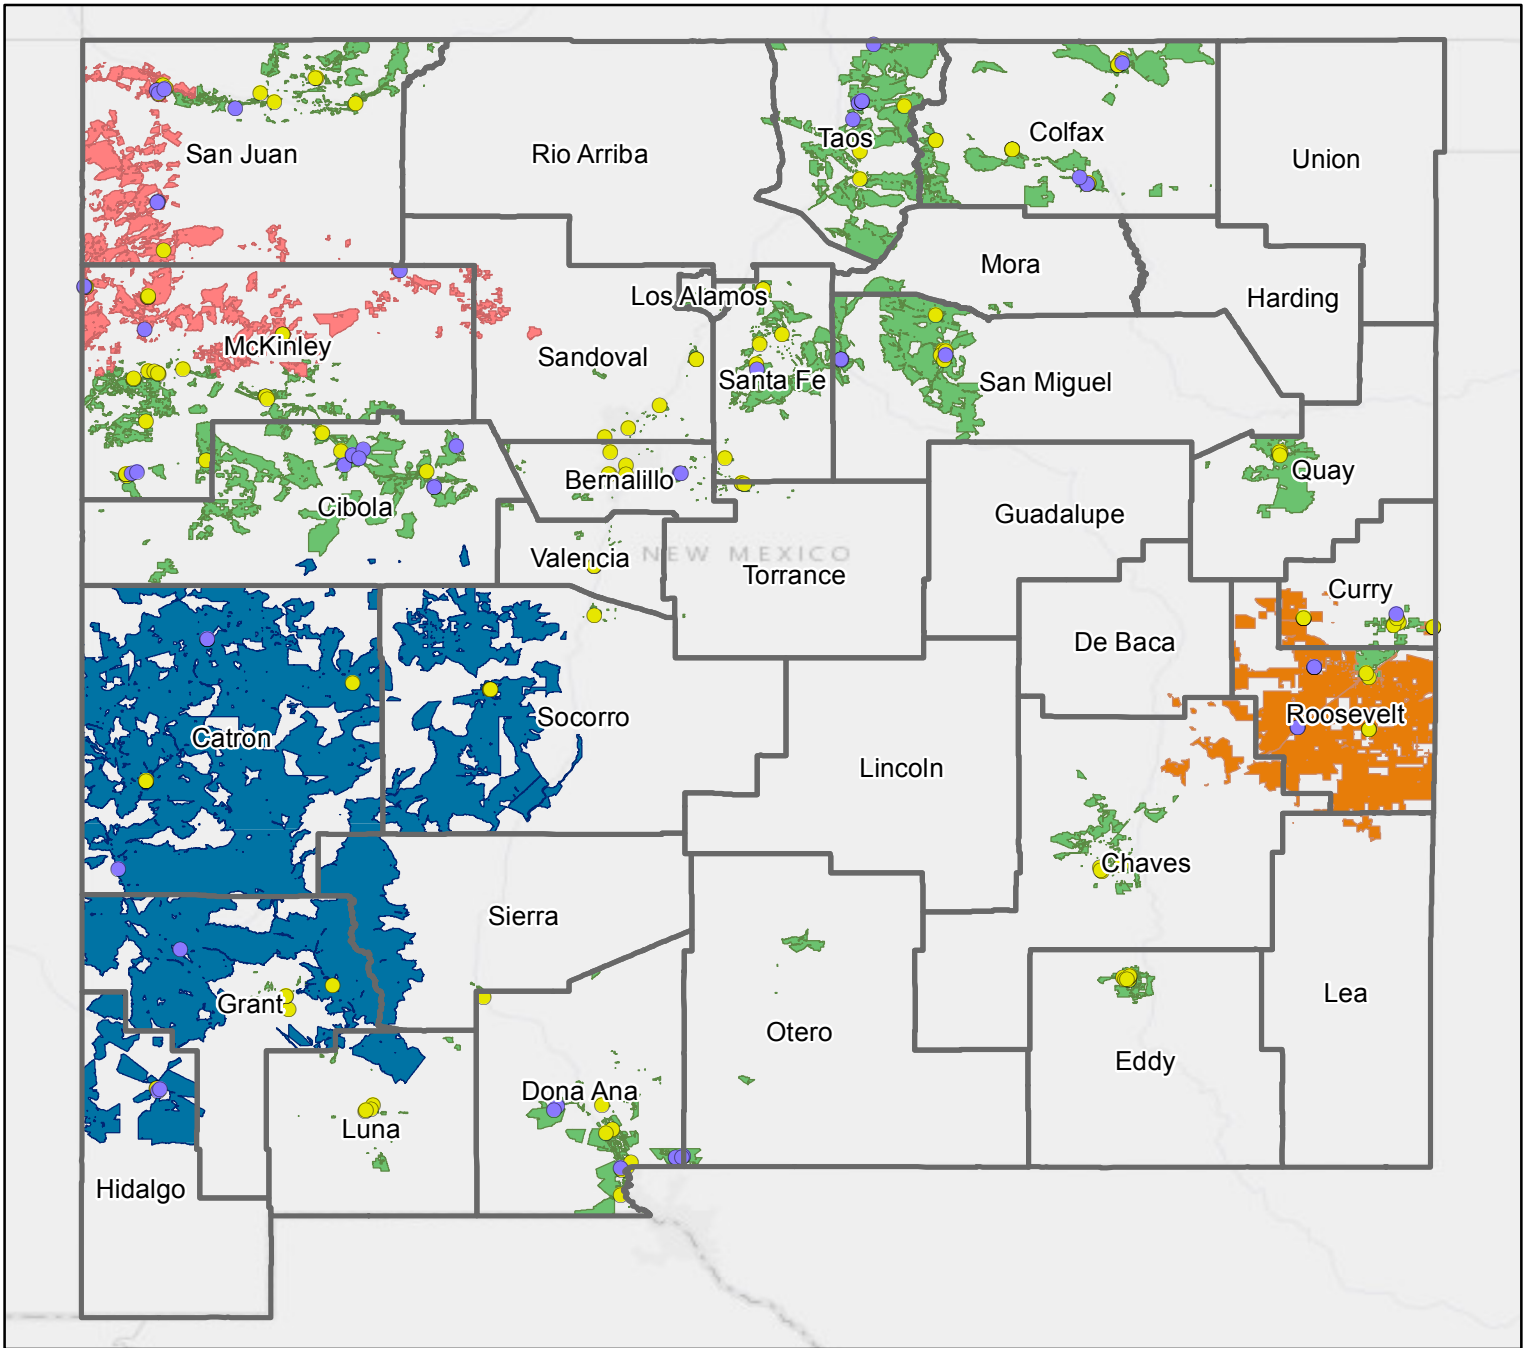

New Mexico Public Schools Connect America Fund (CAF) Awarded Areas

Public Schools and CAF Awards

- Public School (K12) in CAF Areas: 64
- Public School within 1,500 ft from CAF Areas: 147
- CenturyLink (\$65.6M): 39
- Frontier Award Areas (\$25.5M): 11
- Roosevelt CRTC (\$13.5M): 7
- WNM Communications (\$40.6M): 7
- NM Counties

Prepared for: NM DoIT OBGI
 Prepared by: EDAC, UNM
 Data Source: NM Broadband Data, FCC, EDAC/RGIS (2017)

CAF Funding: <https://www.fcc.gov/general/connect-america-fund-caf>